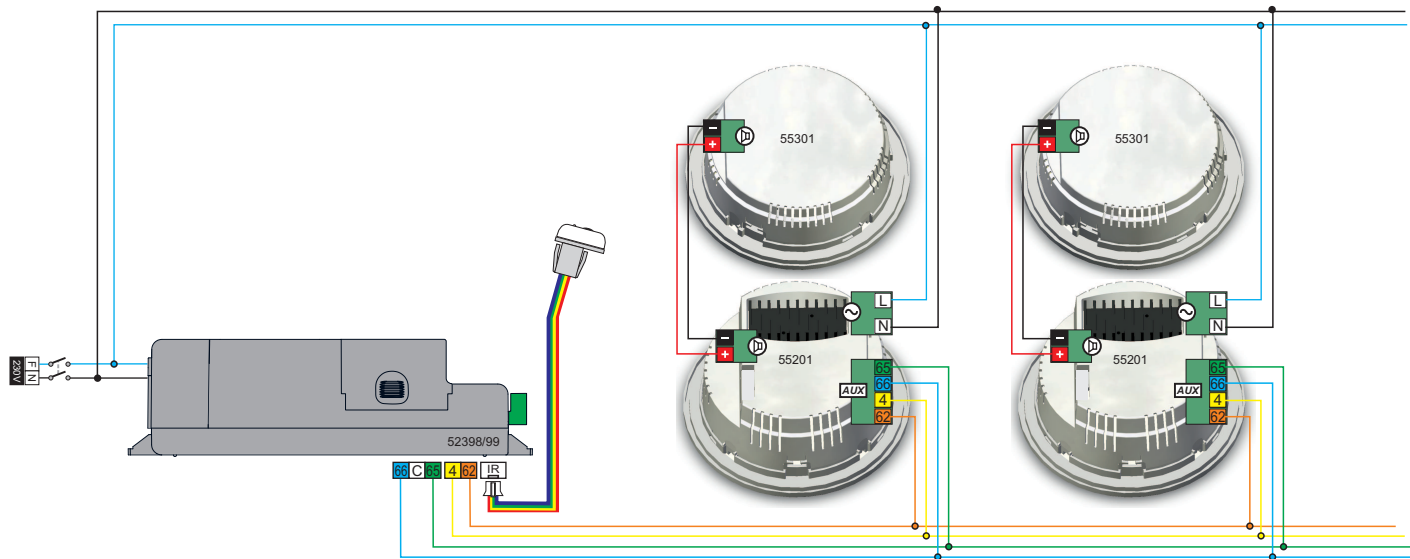

p5

speaker	in-ceiling	
	2 ways (5"+3/4")	
	8 ohms	
power	5W+5W+5W+5W+... (unlimited expandable)	
quantity	ref.	description
1	50398	KBsound SPACE
2	55201	Auxiliary Active Speaker
2	55301	Passive Speaker