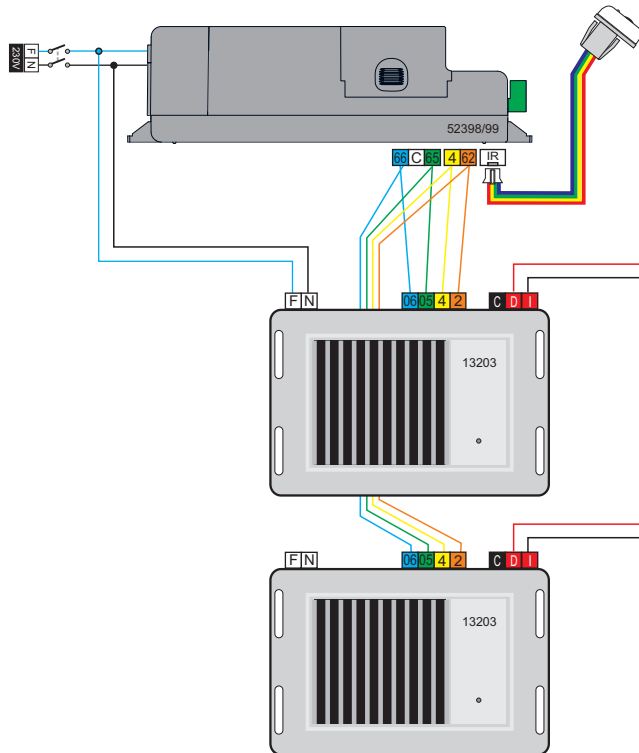

p10

speaker	on-wall
	2 ways (5.25"+1")
	16 ohms
power	30W x 2

quantity	ref.	description
1	50398	KBsound SPACE
2	13203	15+15W/30W Audio Amplifier
2	15529	16 ohms Wall Mounted Speaker

other speakers available	15902 in-wall 16 ohms	15904 in-wall 16 ohms	155x7 on-wall 16 ohms	155x5 on-wall 16 ohms	15529 on-wall 16 ohms	other brands 16 ohms