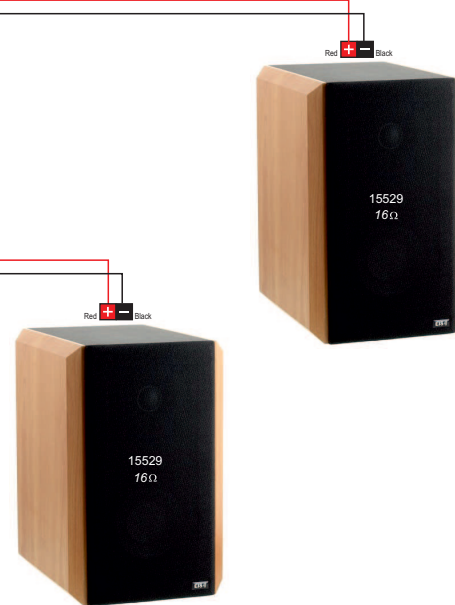

speaker	on-wall
	2 ways (5.25"+1")
	16 ohms
power	30W x 2

quantity	ref.	description
1	50398	KBsound SPACE
2	13203	15+15W/30W Audio Amplifier
2	15529	16 ohms Wall Mounted Speaker