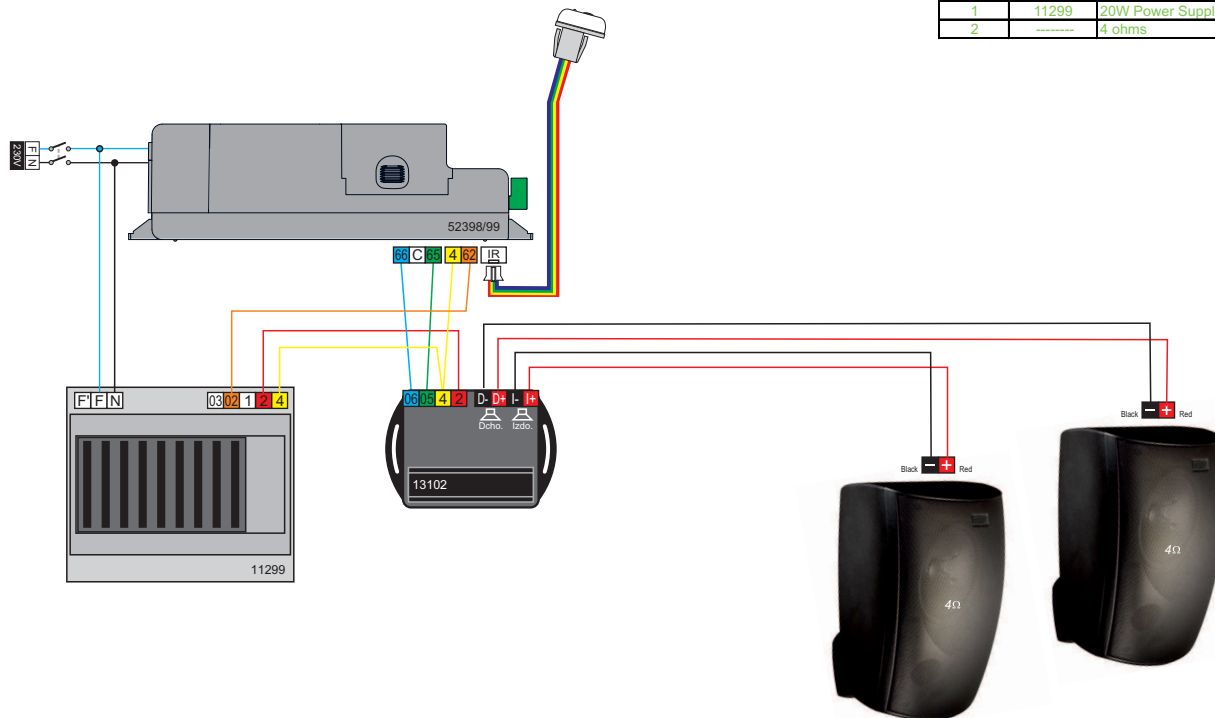

p4

speaker	other brand	
	4 ohms	
power	5W x 2	
quantity	ref.	description
1	50398	KBsound SPACE
1	13102	5+5W/8W Audio Amplifier
1	11299	20W Power Supply
2	-----	4 ohms