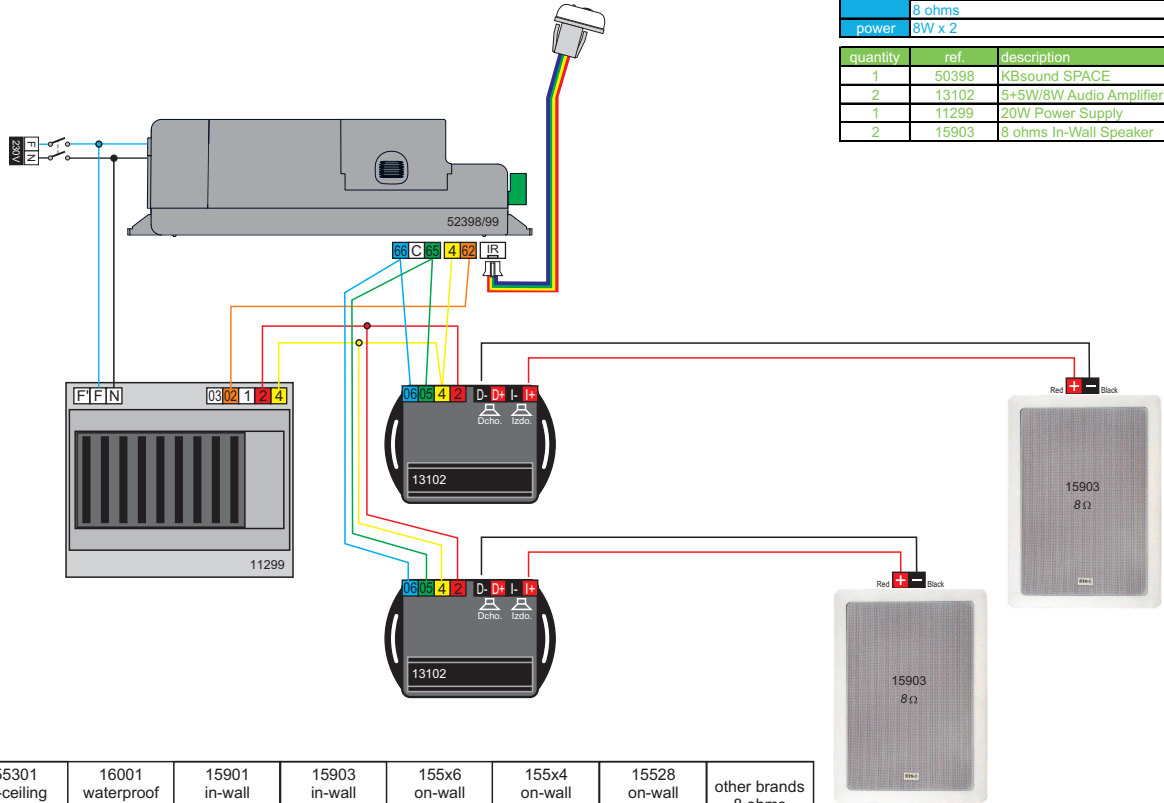

p7

speaker	in-wall	
	2 ways (6.5"×1")	
	8 ohms	
power	3W x 2	

quantity	ref.	description
1	50398	KBsound SPACE
2	13102	5+5W/8W Audio Amplifier
1	11299	20W Power Supply
2	15903	8 ohms In-Wall Speaker

other speakers available

15604 5" in-ceiling 8 ohms	55301 in-ceiling 8 ohms	16001 waterproof 8 ohms	15901 in-wall 8 ohms	15903 in-wall 8 ohms	155x6 on-wall 8 ohms	155x4 on-wall 8 ohms	15528 on-wall 8 ohms	other brands 8 ohms