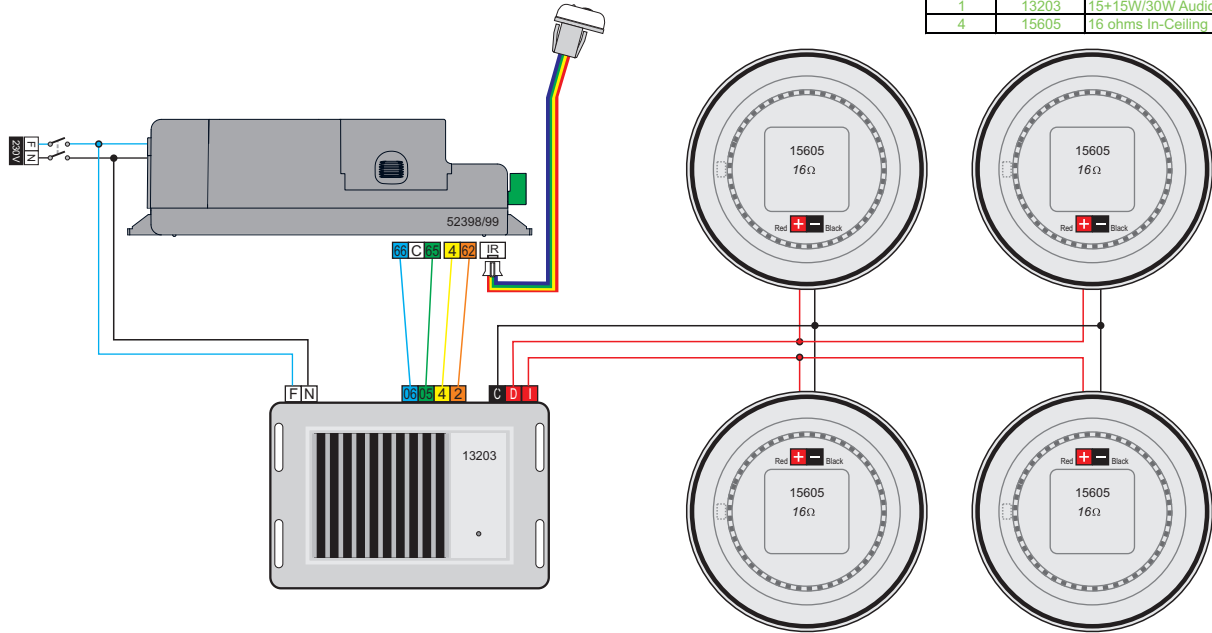

p6

speaker	in-ceiling	
	2 ways coaxial (5"×3/4")	
	16 ohms	
power	7.5V x 4	
quantity	ref.	description
1	50398	KBsound SPACE
1	13203	15+15W/30W Audio Amplifier
4	15605	16 ohms In-Ceiling Speaker

other speakers available	15605 5" in-ceiling 16 ohms	16002 waterproof 16 ohms	15902 in-wall 16 ohms	15904 in-wall 16 ohms	155x7 on-wall 16 ohms	155x5 on-wall 16 ohms	15529 on-wall 16 ohms	other brands 16 ohms